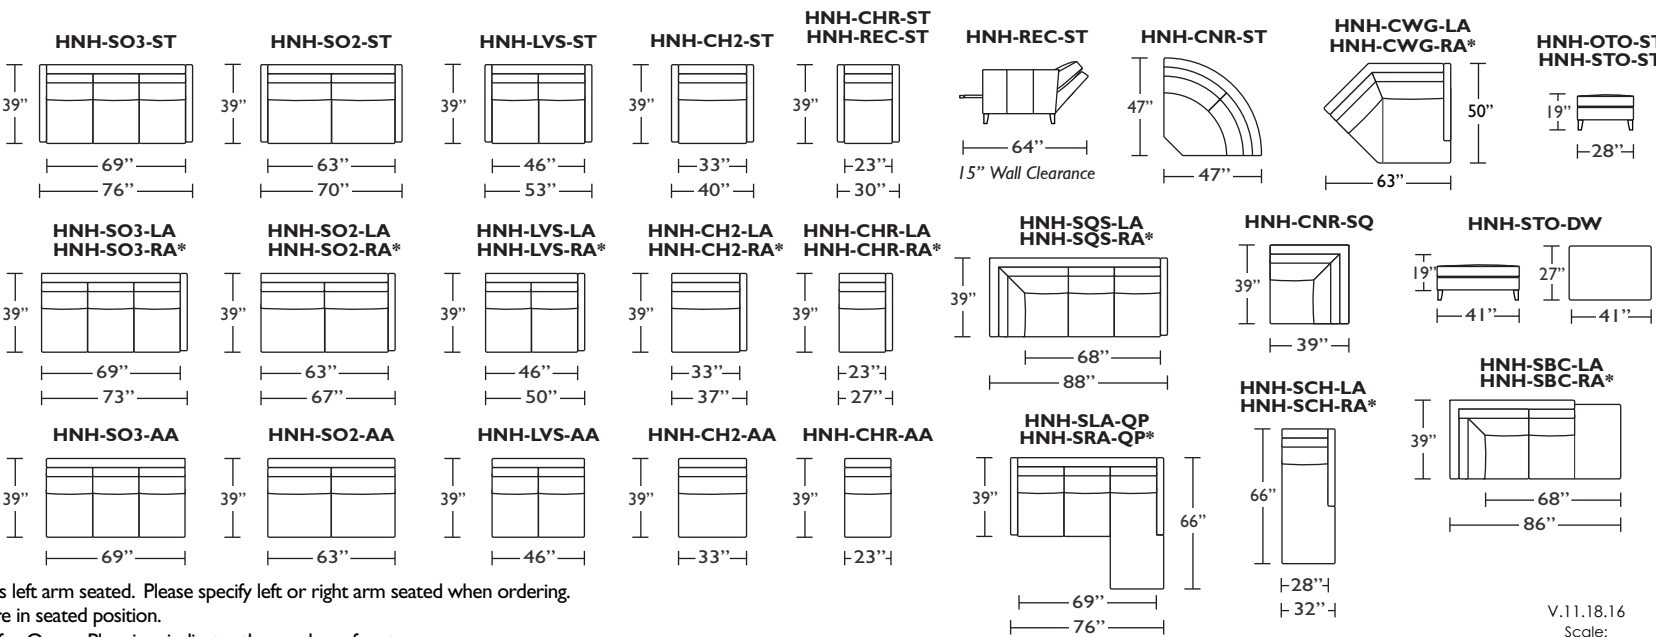

HANNAH featuring the Tiffany 24/7™

Standard Comfort Sleeper®

Features:

- Luxurious sleeping with no springs, no bars and no sagging
- Room to stretch out with true 80 inches of bedroom-length sleeping surface
- Ultimate comfort on four inches of plush, high-density foam
- Complete choice from over 300 leather, Ultrasuede® and fabric options
- Zero wall clearance
- Space saving engineering means getting a bigger bed in a smaller room
- Quick-ship delivery
- Lifetime warranty on frame
- Double-needle top stitching
- Loose back & seat cushions
- 10 year mechanism warranty

All dimensions are approximate and subject to change.

* Picture shows left arm seated. Please specify left or right arm seated when ordering. All orders are in seated position.
 † Dotted lines for Queen Plus sizes indicates the number of seats.