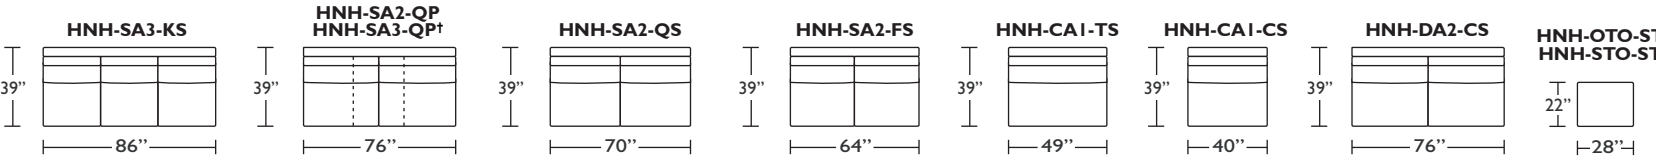

HANNAH featuring the Tiffany 24/7™

Standard Comfort Sleeper®

Features:

- Luxurious sleeping with no springs, no bars and no sagging
- Room to stretch out with true 80 inches of bedroom-length sleeping surface
- Ultimate comfort on four inches of plush, high-density foam
- Complete choice from over 300 leather, Ultrasuede® and fabric options
- Zero wall clearance
- Space saving engineering means getting a bigger bed in a smaller room
- Quick-ship delivery
- Lifetime warranty on frame
- Double-needle top stitching
- Loose back & seat cushions
- 10 year mechanism warranty

Leg Options:

- Wood legs available in Walnut, Espresso or Acorn finish

Mattress Options:

- Premier
- Gel
- Tempur-Pedic®

Please use actual leather, fabric and Ultrasuede® swatches when specifying furniture as the colors shown may vary due to the printing process.

All dimensions are approximate and subject to change.