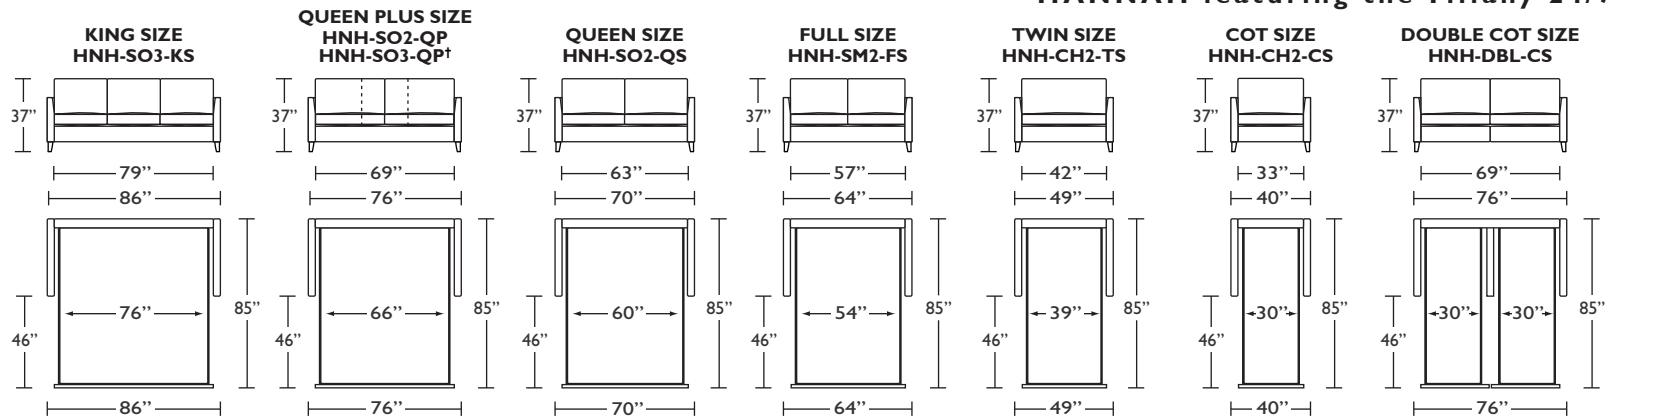

HANNAH featuring the Tiffany 24/7™

Standard Comfort Sleeper®

Features:

- Luxurious sleeping with no springs, no bars and no sagging
- Room to stretch out with true 80 inches of bedroom-length sleeping surface
- Ultimate comfort on four inches of plush, high-density foam
- Complete choice from over 300 leather, Ultrasuede® and fabric options
- Zero wall clearance
- Space saving engineering means getting a bigger bed in a smaller room
- Quick-ship delivery
- Lifetime warranty on frame
- Double-needle top stitching
- Loose back & seat cushions
- 10 year mechanism warranty

Leg Options:

- Wood legs available in Walnut, Espresso or Acorn finish

Mattress Options:

- Premier
- Gel
- Tempur-Pedic®

Please use actual leather, fabric and Ultrasuede® swatches when specifying furniture as the colors shown may vary due to the printing process.

All dimensions are approximate and subject to change.