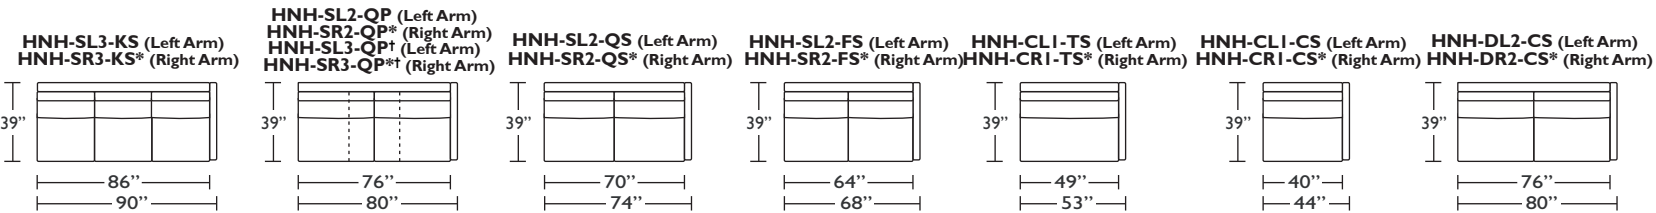

HANNAH featuring the Tiffany 24/7™

Standard Comfort Sleeper®

Features:

- Luxurious sleeping with no springs, no bars and no sagging
- Room to stretch out with true 80 inches of bedroom-length sleeping surface
- Ultimate comfort on four inches of plush, high-density foam
- Complete choice from over 300 leather, Ultrasuede® and fabric options
- Zero wall clearance
- Space saving engineering means getting a bigger bed in a smaller room
- Quick-ship delivery
- Lifetime warranty on frame
- Double-needle top stitching
- Loose back & seat cushions
- 10 year mechanism warranty

Leg Options:

- Wood legs available in Walnut, Espresso or Acorn finish

Mattress Options:

- Premier
- Gel
- Tempur-Pedic®

Please use actual leather, fabric and Ultrasuede® swatches when specifying furniture as the colors shown may vary due to the printing process.

All dimensions are approximate and subject to change.