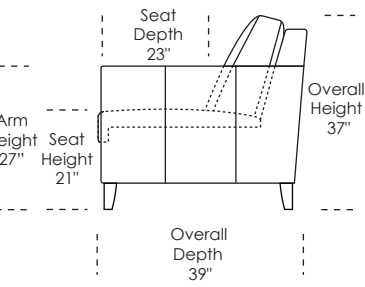

HANNAH featuring the Tiffany 24/7™

Standard Comfort Sleeper®

Features:

- Luxurious sleeping with no springs, no bars and no sagging
- Room to stretch out with true 80 inches of bedroom-length sleeping surface
- Ultimate comfort on four inches of plush, high-density foam
- Complete choice from over 300 leather, Ultrasuede® and fabric options
- Zero wall clearance
- Space saving engineering means getting a bigger bed in a smaller room
- Quick-ship delivery
- Lifetime warranty on frame
- Double-needle top stitching
- Loose back & seat cushions
- 10 year mechanism warranty

All dimensions are approximate and subject to change.

* Picture shows left arm seated. Please specify left or right arm seated when ordering. All orders are in seated position.
 † Dotted lines for Queen Plus sizes indicates the number of seats.